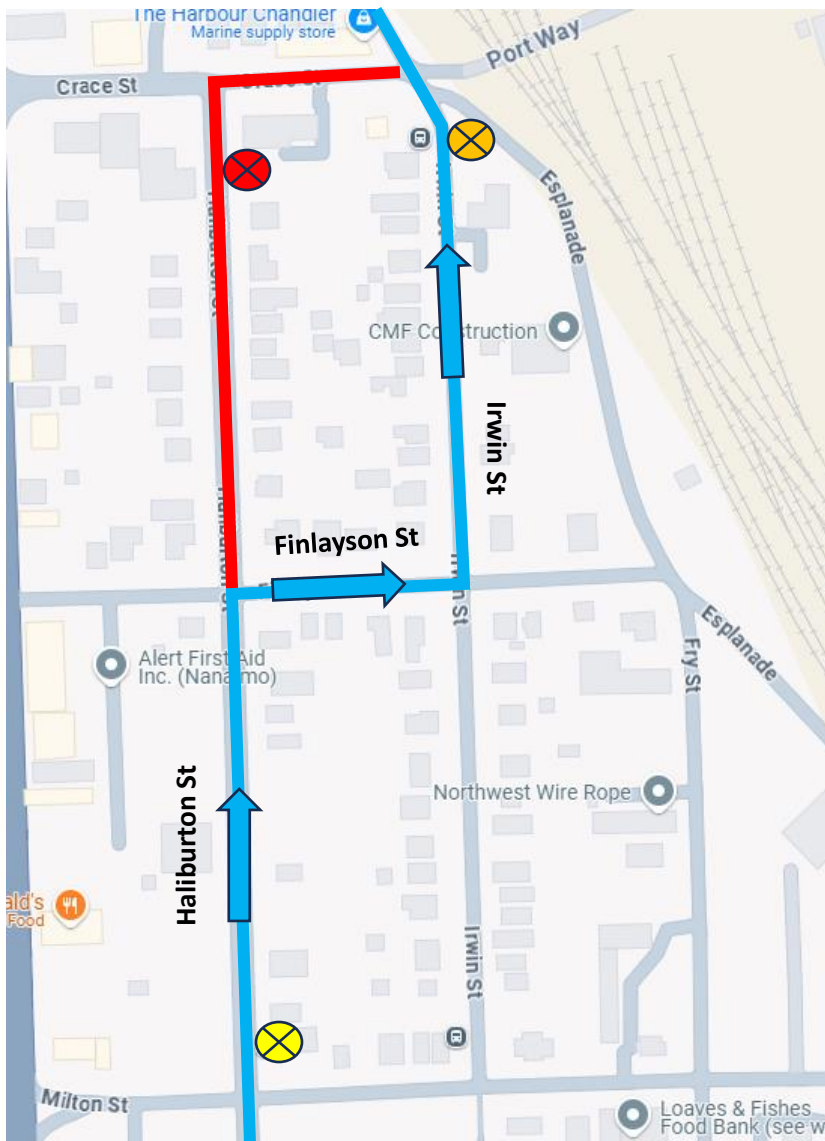

Route 7 Inbound Detour

Bus Stop Closure

Starting Monday February 3, 2025, Until Further Notice

7 Inbound will route Haliburton St to Finlayson St to Irwin St

Detour Route	
Road Closed:	
Closed Stop:	
Accessible Stop:	
Temporary Stop:	