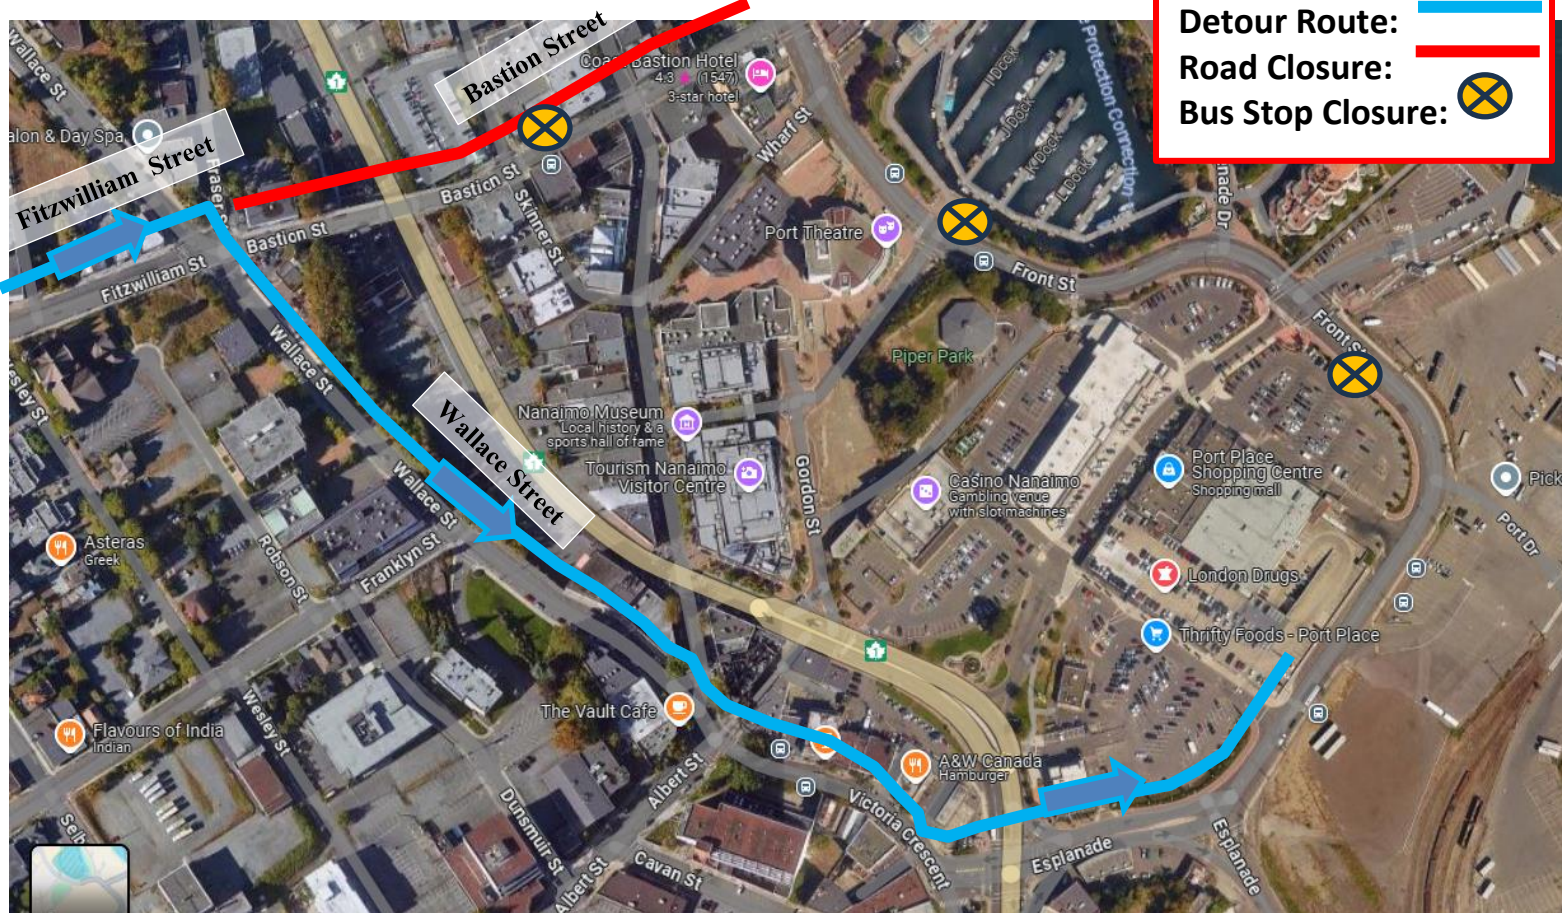

## Detour For Route 40 Inbound

Starting January 2, 2025 To tentatively February 28, 2025

Due to road work on Bastion Street at Commercial Street, route 40 inbound will detour via Wallace Street to the Downtown Exchange.